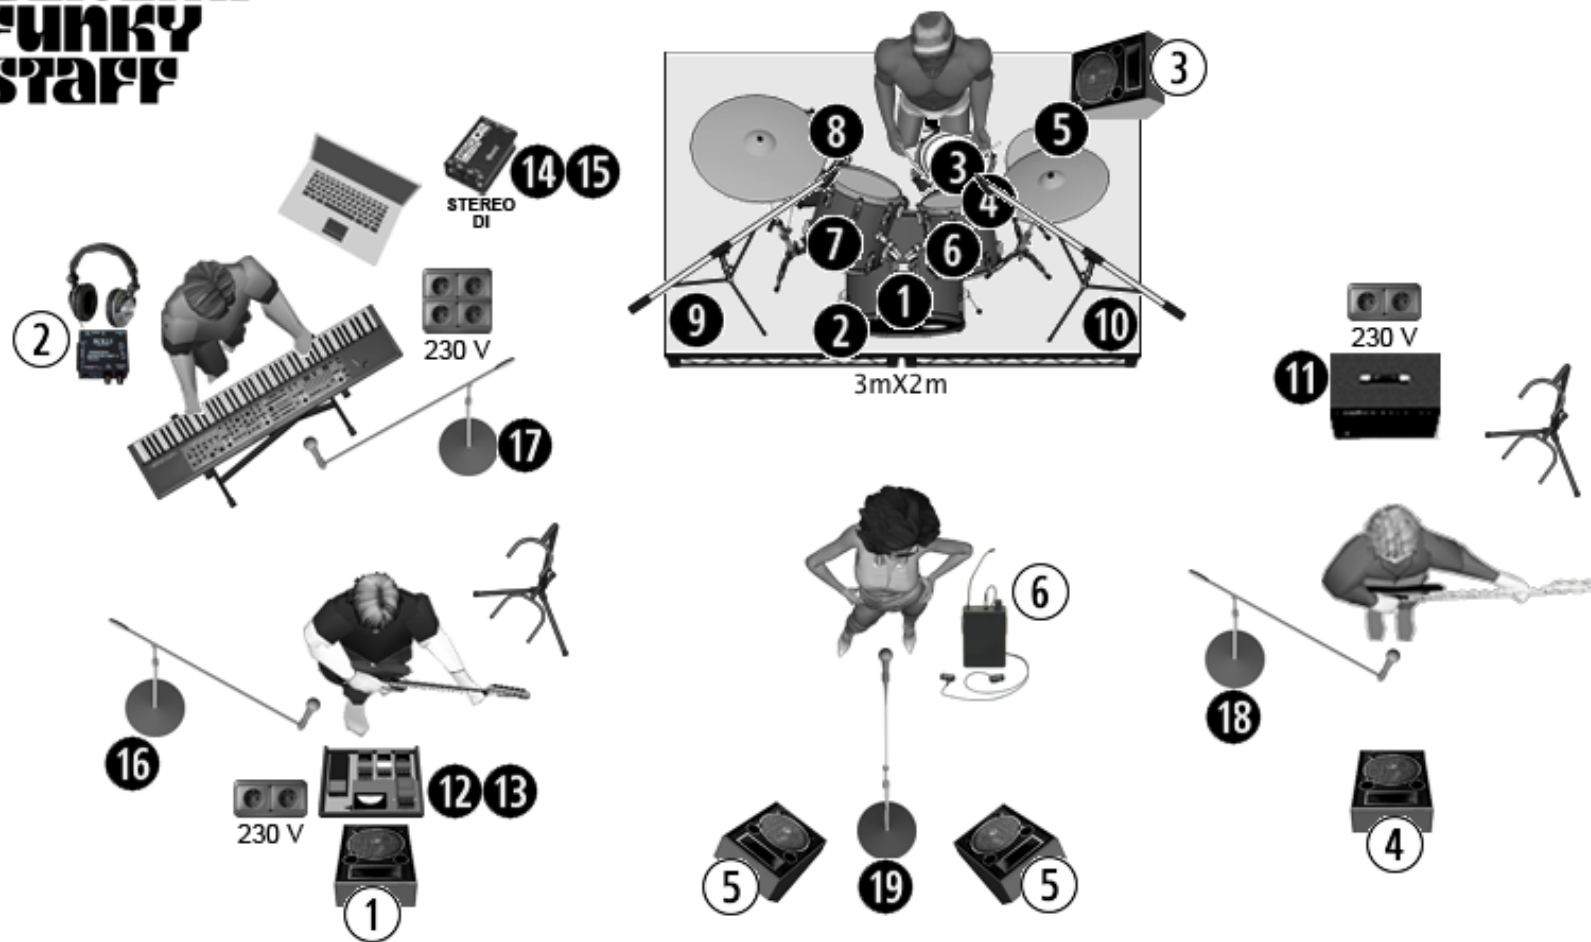

Garami Funky Staff

Garami Funky Staff stage plot 2017 – 1 singer

1 - Kick in (e901, Beta91A)
 2 - Kick out (e902, Beta52)
 3 - Snare top (e904, SM 57)
 4 - Snare bot (e904)
 5 - HH (C451B)
 6 - Tom1 (e904)
 7 - Tom2 (e904)
 8 - Tom3 (e904)

9 - OH L (C414, MK4)
 10 - OH R (C414, MK4)
 11 - Bass (XLR)
 12 - Guitar L (XLR)
 13 - Guitar R (XLR)
 14 - Keys L (DI)
 15 - Keys R (DI)
 16 - Guitar VOC (SM58)

17 - Keys VOC (e945, SM58)
 18 - Bass VOC (AT6100)
 19 - VOC (Beta 58)